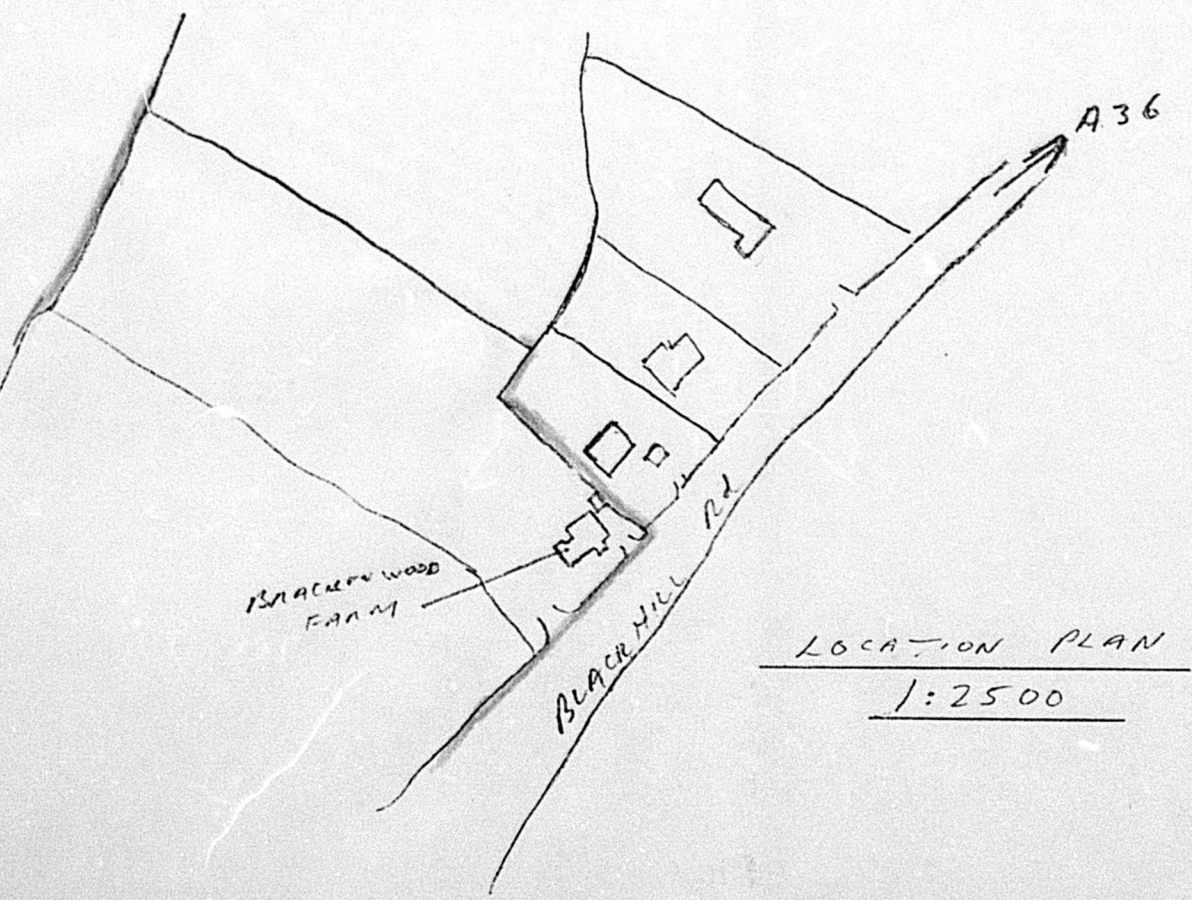

DI  
TVS  
0343/3

EST VALLEY BOROUGH COUNCIL  
PLANNING DEPARTMENT  
Applic. No. TOS 0343/3  
Rec'd 12 JUL 1995  
Decision  
Permission GRANTED  
17 AUG 1995  
SUBJECT TO CONDITIONS

FIELDS

BRACKENWOOD FARM

LAYOUT PLAN  
1:500

BRACKENWOOD FARM

LOCATION PLAN  
1:2500

BRACKENWOOD FARM  
BLACK HILL RD.  
WELLOW